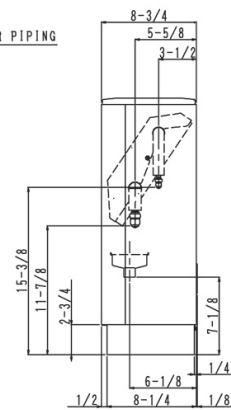

INDOOR UNIT DETAILS

Power Supply (V/Hz/Ph):	208-230 / 60 / 1	Airflow Rate (H/L) (CFM):	560/420
Power Supply Connections:	L1, L2, Ground	Moisture Removal (Gal/hr):	
Min. Circuit Amps MCA (A):	0.60	Gas Pipe Connection (inch):	5/8
Max Overcurrent Protection (MOP) (A):		Liquid Pipe Connection (inch):	3/8
Dimensions (HxWxD) (in):	23-5/8 x 55-7/8 x 8-3/4	Condensate Connection (inch):	53/64
Panel (HxWxD) (in):		Sound Pressure (H/L) (dBA):	41/36
Net Weight (lb):	80	Sound Power Level (dBA):	
Panel Weight (lb):		Ext. Static Pressure (Rated/Max) (inWg):	0.00 / 0.00

Submittal Data Sheet
 2.0-Ton Floor Standing Unit
 FXLQ24MVJU9

DIMENSIONAL DRAWING

FXLQ18/24MVJU9
 Unit (in.)

Piping size (Field supply)

Indoor unit	Gas side	Liquid side
FXLQ18MVJU9	φ 1/2	φ 1/4
FXLQ24MVJU9	φ 5/8	φ 3/8