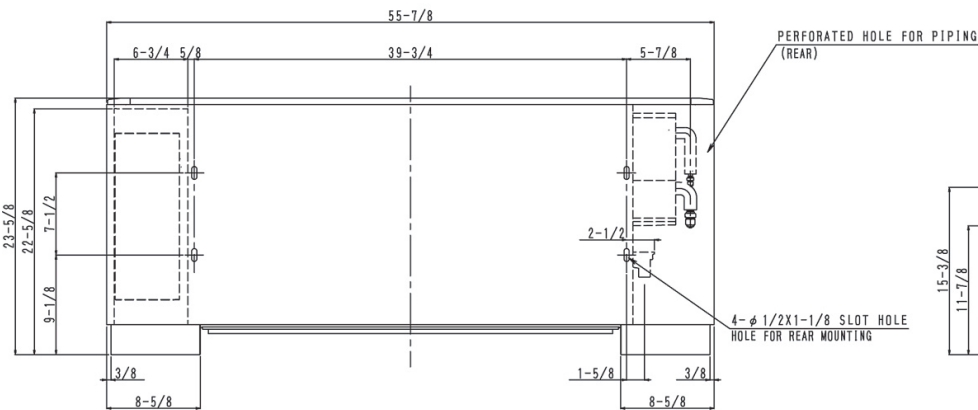

LSM - Yanmar Distributor

Direct (250) 878-1666
Office (800) 663-1753

www.lsm-cogeneration.com

Submittal Data Sheet

2.0-Ton Floor Standing Unit

FXLQ24MVJU9

PERFORMANCE

Indoor Unit Model No.	FXLQ24MVJU9	Indoor Unit Name:	2.0-Ton Floor Standing Unit
Type:	Floor Standing	Rated Cooling Conditions:	Indoor (°F DB/WB): 80 / 67 Ambient (°F DB/WB): 95 / 75
Rated Cooling Capacity (Btu/hr):	24,000	Rated Heating Conditions:	Indoor (°F DB/WB): 70 / 70 Ambient (°F DB/WB): 47 / 43
Sensible Capacity (Btu/hr):	15,900	Rated Piping Length(ft):	
Cooling Input Power (kW):	0.110	Rated Height Separation (ft):	
Rated Heating Capacity (Btu/hr):	27,000		
Heating Input Power (kW):	0.11		

INDOOR UNIT DETAILS

Power Supply (V/Hz/Ph):	208-230 / 60 / 1	Airflow Rate (H/L) (CFM):	560/420
Power Supply Connections:	L1, L2, Ground	Moisture Removal (Gal/hr):	
Min. Circuit Amps MCA (A):	0.60	Gas Pipe Connection (inch):	5/8
Max Overcurrent Protection (MOP) (A):		Liquid Pipe Connection (inch):	3/8
Dimensions (HxWxD) (in):	23-5/8 x 55-7/8 x 8-3/4	Condensate Connection (inch):	53/64
Panel (HxWxD) (in):		Sound Pressure (H/L) (dBA):	41/36
Net Weight (lb):	80	Sound Power Level (dBA):	
Panel Weight (lb):		Ext. Static Pressure (Rated/Max) (inWg):	0.00 / 0.00

Submittal Data Sheet
 2.0-Ton Floor Standing Unit
 FXLQ24MVJU9

DIMENSIONAL DRAWING

FXLQ18/24MVJU9
 Unit (in.)

Piping size (Field supply)

Indoor unit	Gas side	Liquid side
FXLQ18MVJU9	φ 1/2	φ 1/4
FXLQ24MVJU9	φ 5/8	φ 3/8