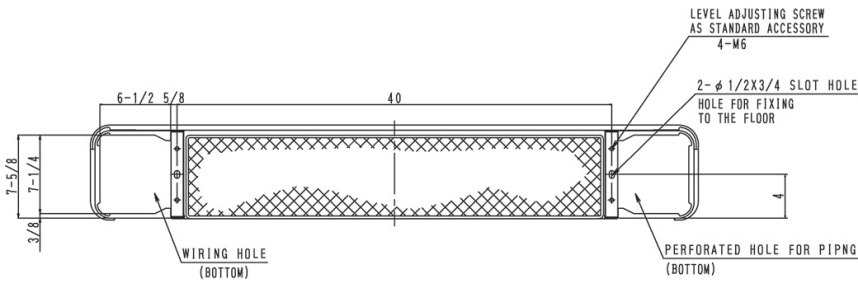

INDOOR UNIT DETAILS

Power Supply (V/Hz/Ph):	208-230 / 60 / 1	Airflow Rate (H/L) (CFM):	560/420
Power Supply Connections:	L1, L2, Ground	Moisture Removal (Gal/hr):	
Min. Circuit Amps MCA (A):	0.60	Gas Pipe Connection (inch):	5/8
Max Overcurrent Protection (MOP) (A):		Liquid Pipe Connection (inch):	3/8
Dimensions (HxWxD) (in):	23-5/8 x 55-7/8 x 8-3/4	Condensate Connection (inch):	53/64
Panel (HxWxD) (in):		Sound Pressure (H/L) (dBA):	41/36
Net Weight (lb):	80	Sound Power Level (dBA):	
Panel Weight (lb):		Ext. Static Pressure (Rated/Max) (inWg):	0.00 / 0.00

Submittal Data Sheet
 2.0-Ton Floor Standing Unit
 FXLQ24MVJU9

DIMENSIONAL DRAWING

FXLQ18/24MVJU9
 Unit (in.)

Piping size (Field supply)

Indoor unit	Gas side	Liquid side
FXLQ18MVJU9	φ 1/2	φ 1/4
FXLQ24MVJU9	φ 5/8	φ 3/8