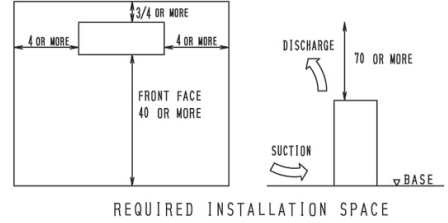

LSM - Yanmar Distributor

Direct (250) 878-1666
Office (800) 663-1753

www.lsm-cogeneration.com

Submittal Data Sheet

2.0-Ton Floor Standing Unit

FXLQ24MVJU9

PERFORMANCE

Indoor Unit Model No.	FXLQ24MVJU9	Indoor Unit Name:	2.0-Ton Floor Standing Unit
Type:	Floor Standing	Rated Cooling Conditions:	Indoor (°F DB/WB): 80 / 67 Ambient (°F DB/WB): 95 / 75
Rated Cooling Capacity (Btu/hr):	24,000	Rated Heating Conditions:	Indoor (°F DB/WB): 70 / 70 Ambient (°F DB/WB): 47 / 43
Sensible Capacity (Btu/hr):	15,900	Rated Piping Length(ft):	
Cooling Input Power (kW):	0.110	Rated Height Separation (ft):	
Rated Heating Capacity (Btu/hr):	27,000		
Heating Input Power (kW):	0.11		

INDOOR UNIT DETAILS

Power Supply (V/Hz/Ph):	208-230 / 60 / 1	Airflow Rate (H/L) (CFM):	560/420
Power Supply Connections:	L1, L2, Ground	Moisture Removal (Gal/hr):	
Min. Circuit Amps MCA (A):	0.60	Gas Pipe Connection (inch):	5/8
Max Overcurrent Protection (MOP) (A):		Liquid Pipe Connection (inch):	3/8
Dimensions (HxWxD) (in):	23-5/8 x 55-7/8 x 8-3/4	Condensate Connection (inch):	53/64
Panel (HxWxD) (in):		Sound Pressure (H/L) (dBA):	41/36
Net Weight (lb):	80	Sound Power Level (dBA):	
Panel Weight (lb):		Ext. Static Pressure (Rated/Max) (inWg):	0.00 / 0.00

Submittal Data Sheet
 2.0-Ton Floor Standing Unit
 FXLQ24MVJU9

DIMENSIONAL DRAWING

FXLQ18/24MVJU9
 Unit (in.)

Piping size (Field supply)

Indoor unit	Gas side	Liquid side
FXLQ18MVJU9	φ 1/2	φ 1/4
FXLQ24MVJU9	φ 5/8	φ 3/8