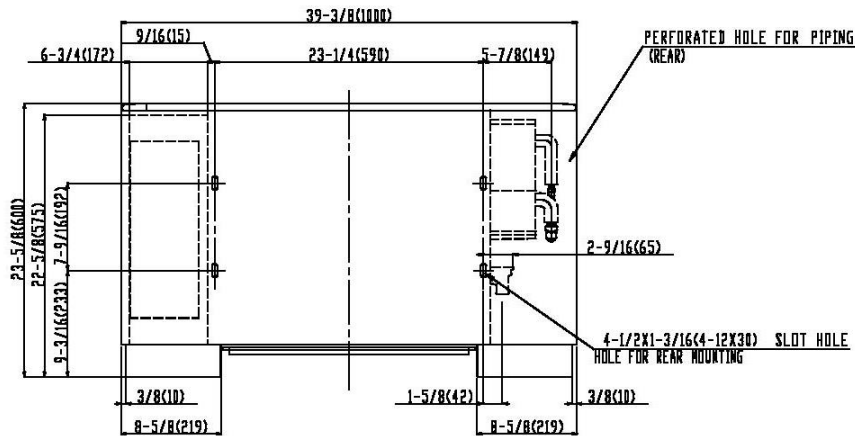

INDOOR UNIT DETAILS

Power Supply (V/Hz/Ph):	208-230 / 60 / 1	Airflow Rate (H/L) (CFM):	245/210
Power Supply Connections:	L1, L2, Ground	Moisture Removal (Gal/hr):	
Min. Circuit Amps MCA (A):	0.30	Gas Pipe Connection (inch):	1/2
Max Overcurrent Protection (MOP) (A):	15.00	Liquid Pipe Connection (inch):	1/4
Dimensions (HxWxD) (in):	23-5/8 x 39-3/8 x 8-3/4	Condensate Connection (inch):	25/32
Panel (HxWxD) (in):		Sound Pressure (H/L) (dBA):	35/32
Net Weight (lb):	58	Sound Power Level (dBA):	
Panel Weight (lb):		Ext. Static Pressure (Rated/Max) (inWg):	0.00 / 0.00

Submittal Data Sheet
 0.75-Ton Floor Standing Unit
 FXLQ09MVJU9

DIMENSIONAL DRAWING

(Unit : in.(mm))

REQUIRED INSTALLATION SPACE

LSM - Yanmar Distributor

Direct (250) 878-1666
 Office (800) 663-1753

www.lsm-cogeneration.com