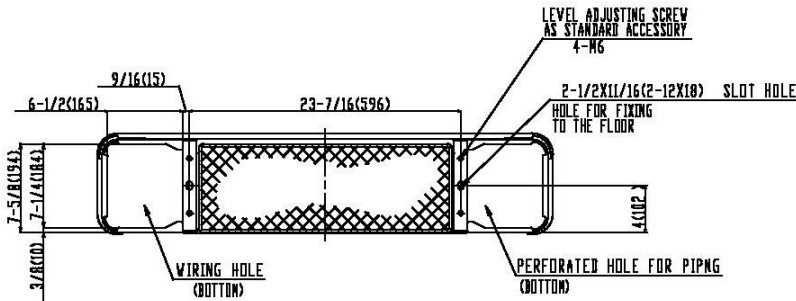

INDOOR UNIT DETAILS

Power Supply (V/Hz/Ph):	208-230 / 60 / 1	Airflow Rate (H/L) (CFM):	245/210
Power Supply Connections:	L1, L2, Ground	Moisture Removal (Gal/hr):	
Min. Circuit Amps MCA (A):	0.30	Gas Pipe Connection (inch):	1/2
Max Overcurrent Protection (MOP) (A):	15.00	Liquid Pipe Connection (inch):	1/4
Dimensions (HxWxD) (in):	23-5/8 x 39-3/8 x 8-3/4	Condensate Connection (inch):	25/32
Panel (HxWxD) (in):		Sound Pressure (H/L) (dBA):	35/32
Net Weight (lb):	58	Sound Power Level (dBA):	
Panel Weight (lb):		Ext. Static Pressure (Rated/Max) (inWg):	0.00 / 0.00

Submittal Data Sheet
 0.75-Ton Floor Standing Unit
 FXLQ09MVJU9

DIMENSIONAL DRAWING

(Unit : in.(mm))

REQUIRED INSTALLATION SPACE

LSM - Yanmar Distributor

Direct (250) 878-1666
 Office (800) 663-1753

www.lsm-cogeneration.com