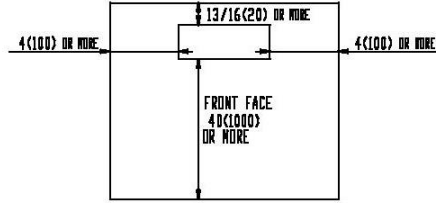

Submittal Data Sheet
0.75-Ton Floor Standing Unit
FXLQ09MVJU9

DIMENSIONAL DRAWING

(Unit : in.(mm))

REQUIRED INSTALLATION SPACE