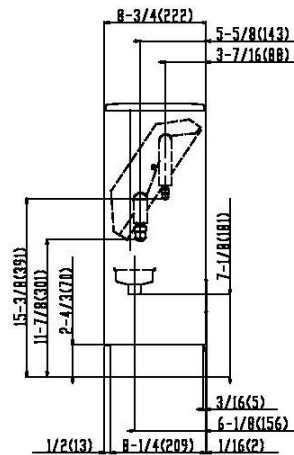

INDOOR UNIT DETAILS

Power Supply (V/Hz/Ph):	208-230 / 60 / 1	Airflow Rate (H/L) (CFM):	245/210
Power Supply Connections:	L1, L2, Ground	Moisture Removal (Gal/hr):	
Min. Circuit Amps MCA (A):	0.30	Gas Pipe Connection (inch):	1/2
Max Overcurrent Protection (MOP) (A):	15.00	Liquid Pipe Connection (inch):	1/4
Dimensions (HxWxD) (in):	23-5/8 x 39-3/8 x 8-3/4	Condensate Connection (inch):	25/32
Panel (HxWxD) (in):		Sound Pressure (H/L) (dBA):	35/32
Net Weight (lb):	58	Sound Power Level (dBA):	
Panel Weight (lb):		Ext. Static Pressure (Rated/Max) (inWg):	0.00 / 0.00

Submittal Data Sheet
 0.75-Ton Floor Standing Unit
 FXLQ09MVJU9

DIMENSIONAL DRAWING

(Unit : in.(mm))

REQUIRED INSTALLATION SPACE

LSM - Yanmar Distributor

Direct (250) 878-1666
 Office (800) 663-1753

www.lsm-cogeneration.com