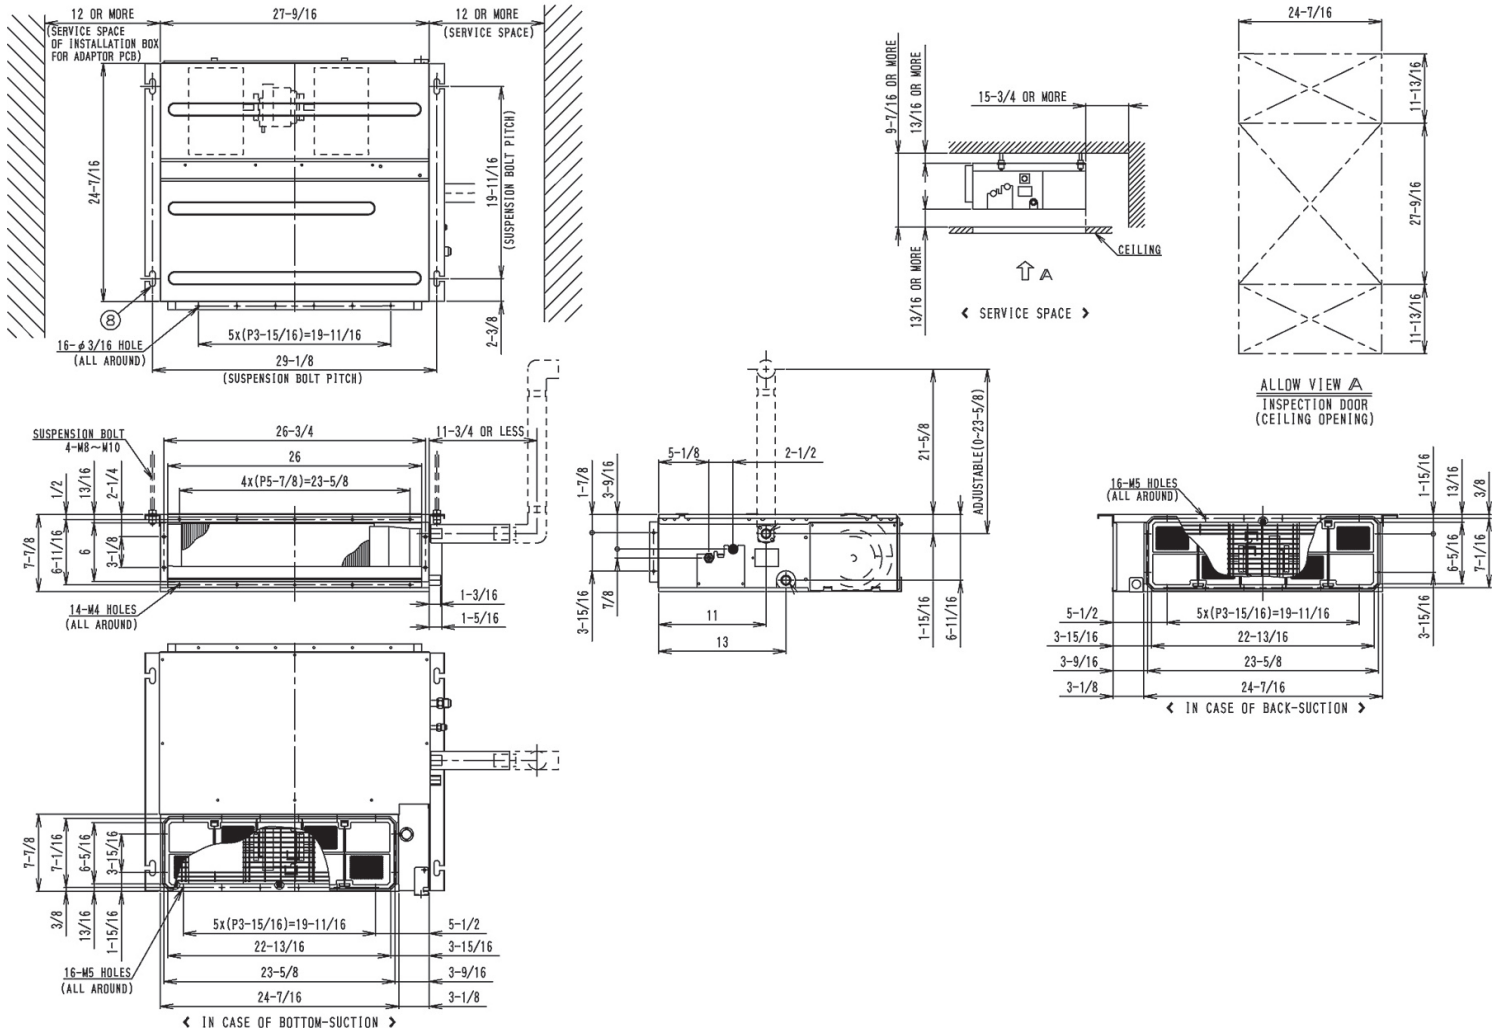

Submittal Data Sheet

0.5-Ton Slim Duct Built-in Concealed Ceiling Unit

FXDQ07MVJU

DIMENSIONAL DRAWING

FXD07/09/12MVJU
Unit (in.)

LSM - Yanmar Distributor

Direct (250) 878-1666
Office (800) 663-1753

www.lsm-cogeneration.com