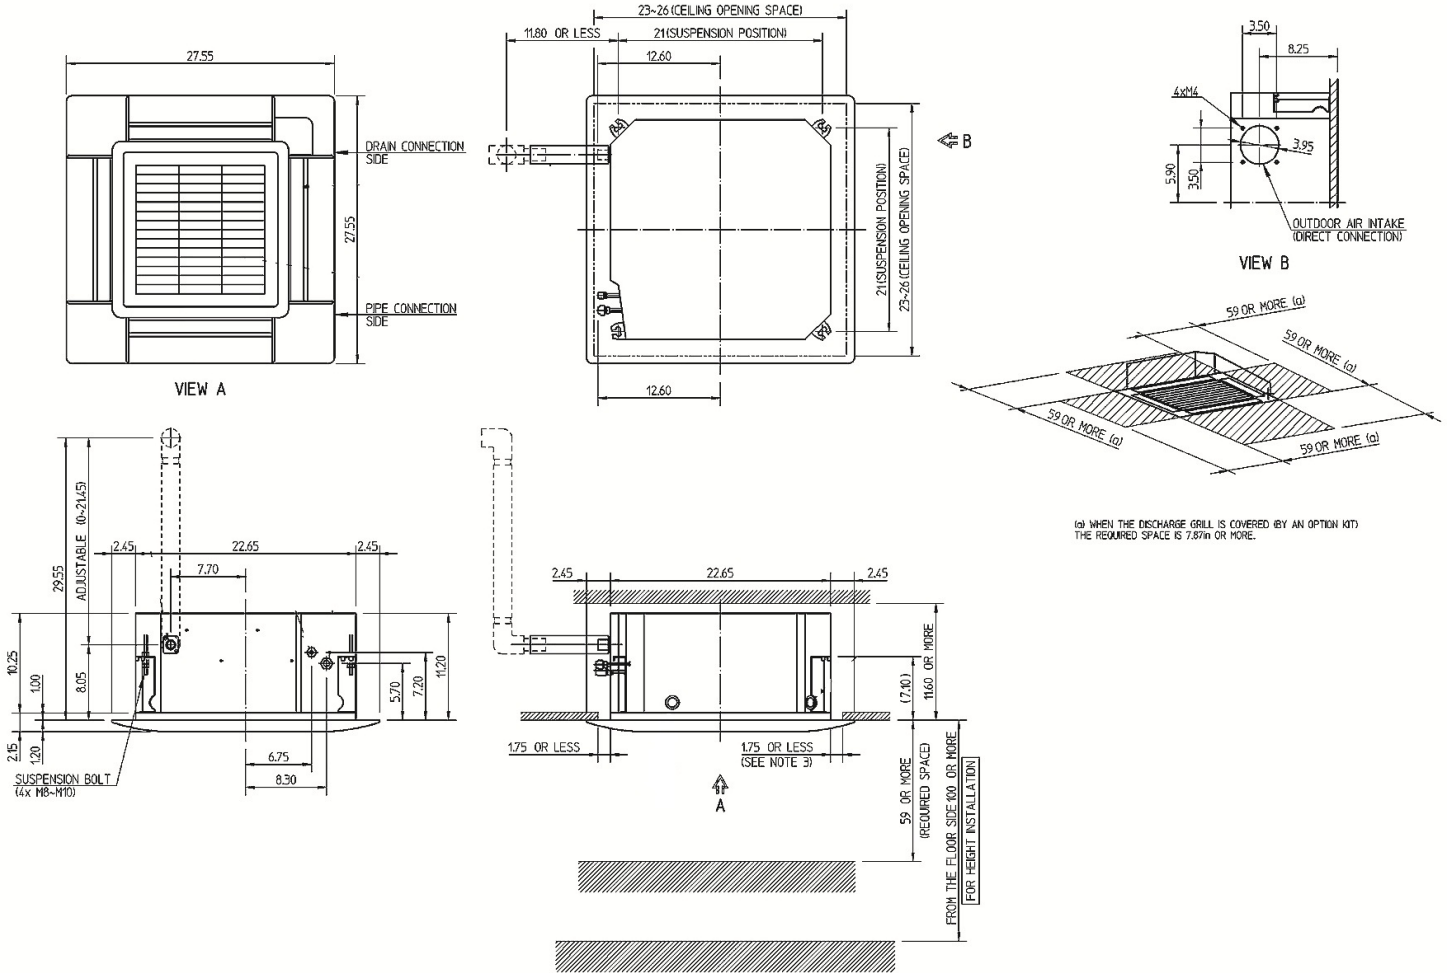

Submittal Data Sheet

0.5-Ton 2' x 2' 4-Way Ceiling Cassette

FXZQ07MVJU9

PERFORMANCE

Indoor Unit Model No.	FXZQ07MVJU9	Indoor Unit Name:	0.5-Ton 2' x 2' 4-Way Ceiling Cassette
Type:	Ceiling Cassette	Rated Cooling Conditions:	Indoor (°F DB/WB): 80 / 67 Ambient (°F DB/WB): 95 / 75
Rated Cooling Capacity (Btu/hr):	7,500	Rated Heating Conditions:	Indoor (°F DB/WB): 70 / 70 Ambient (°F DB/WB): 47 / 43
Sensible Capacity (Btu/hr):	5,900	Rated Piping Length(ft):	
Cooling Input Power (kW):	0.080	Rated Height Separation (ft):	
Rated Heating Capacity (Btu/hr):	8,700		
Heating Input Power (kW):	0.07		

INDOOR UNIT DETAILS

Power Supply (V/Hz/Ph):	208-230 / 60 / 1	Airflow Rate (H/L) (CFM):	320/247
Power Supply Connections:	L1, L2, Ground	Moisture Removal (Gal/hr):	
Min. Circuit Amps MCA (A):	0.80	Gas Pipe Connection (inch):	1/2
Max Overcurrent Protection (MOP) (A):	15.00	Liquid Pipe Connection (inch):	1/4
Dimensions (HxWxD) (in):	11 1/4 x 22 5/8 x 22 5/8	Condensate Connection (inch):	1-1/32
Panel (HxWxD) (in):	2 5/32 x 27 9/16 x 27 9/16	Sound Pressure (H/L) (dBA):	31/29
Net Weight (lb):	42	Sound Power Level (dBA):	
Panel Weight (lb):	48	Ext. Static Pressure (Rated/Max) (inWg):	0.00 / 0.00

Submittal Data Sheet
0.5-Ton 2' x 2' 4-Way Ceiling Cassette
FXZQ07MVJU9

DIMENSIONAL DRAWING

LSM - Yanmar Distributor

Direct (250) 878-1666
Office (800) 663-1753

www.lsm-cogeneration.com